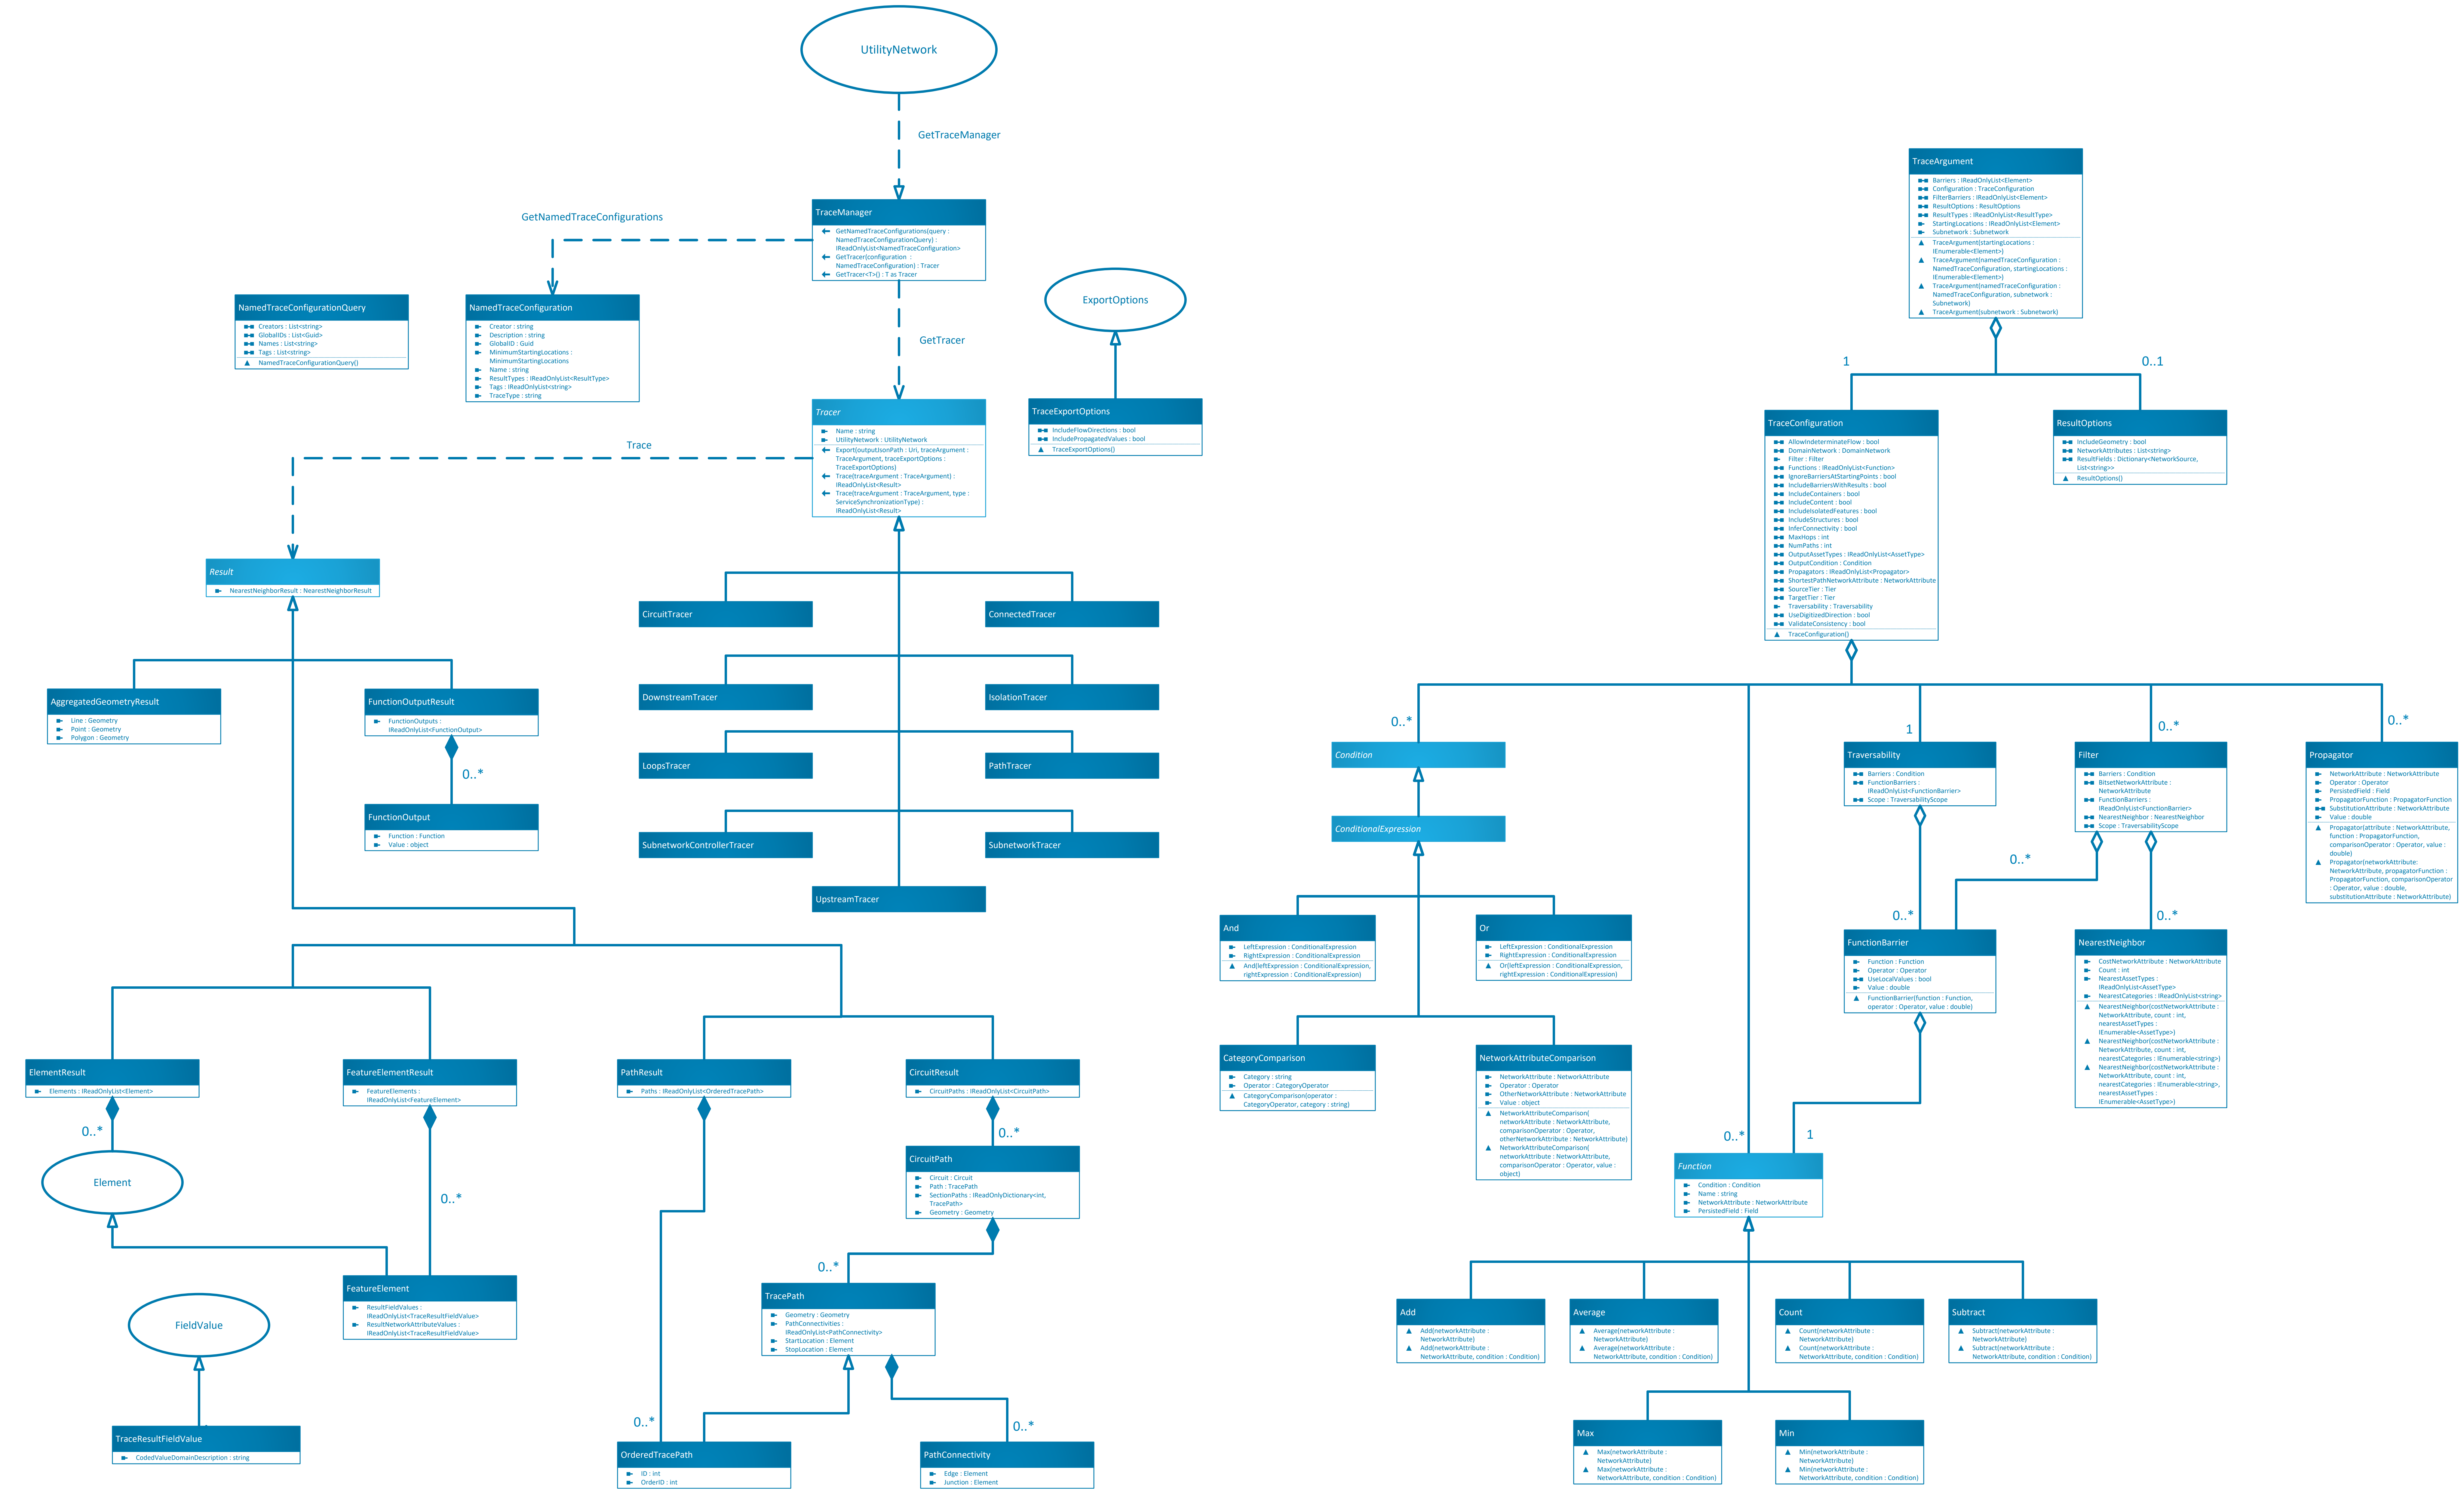

Utility Network Object Model Trace

Esri® ArcGIS® Pro SDK 3.7

© 2026 Esri. All rights reserved. Esri and ArcGIS are trademarks, registered trademarks, or service marks of Esri in the United States, the European Community, or certain other jurisdictions.

Utility Network Object Model Telecom

Esri® ArcGIS® Pro SDK 3.7
© 2026 Esri. All rights reserved. Esri and ArcGIS are trademarks, registered trademarks, or service marks of Esri in the United States, the European Community, or certain other jurisdictions.